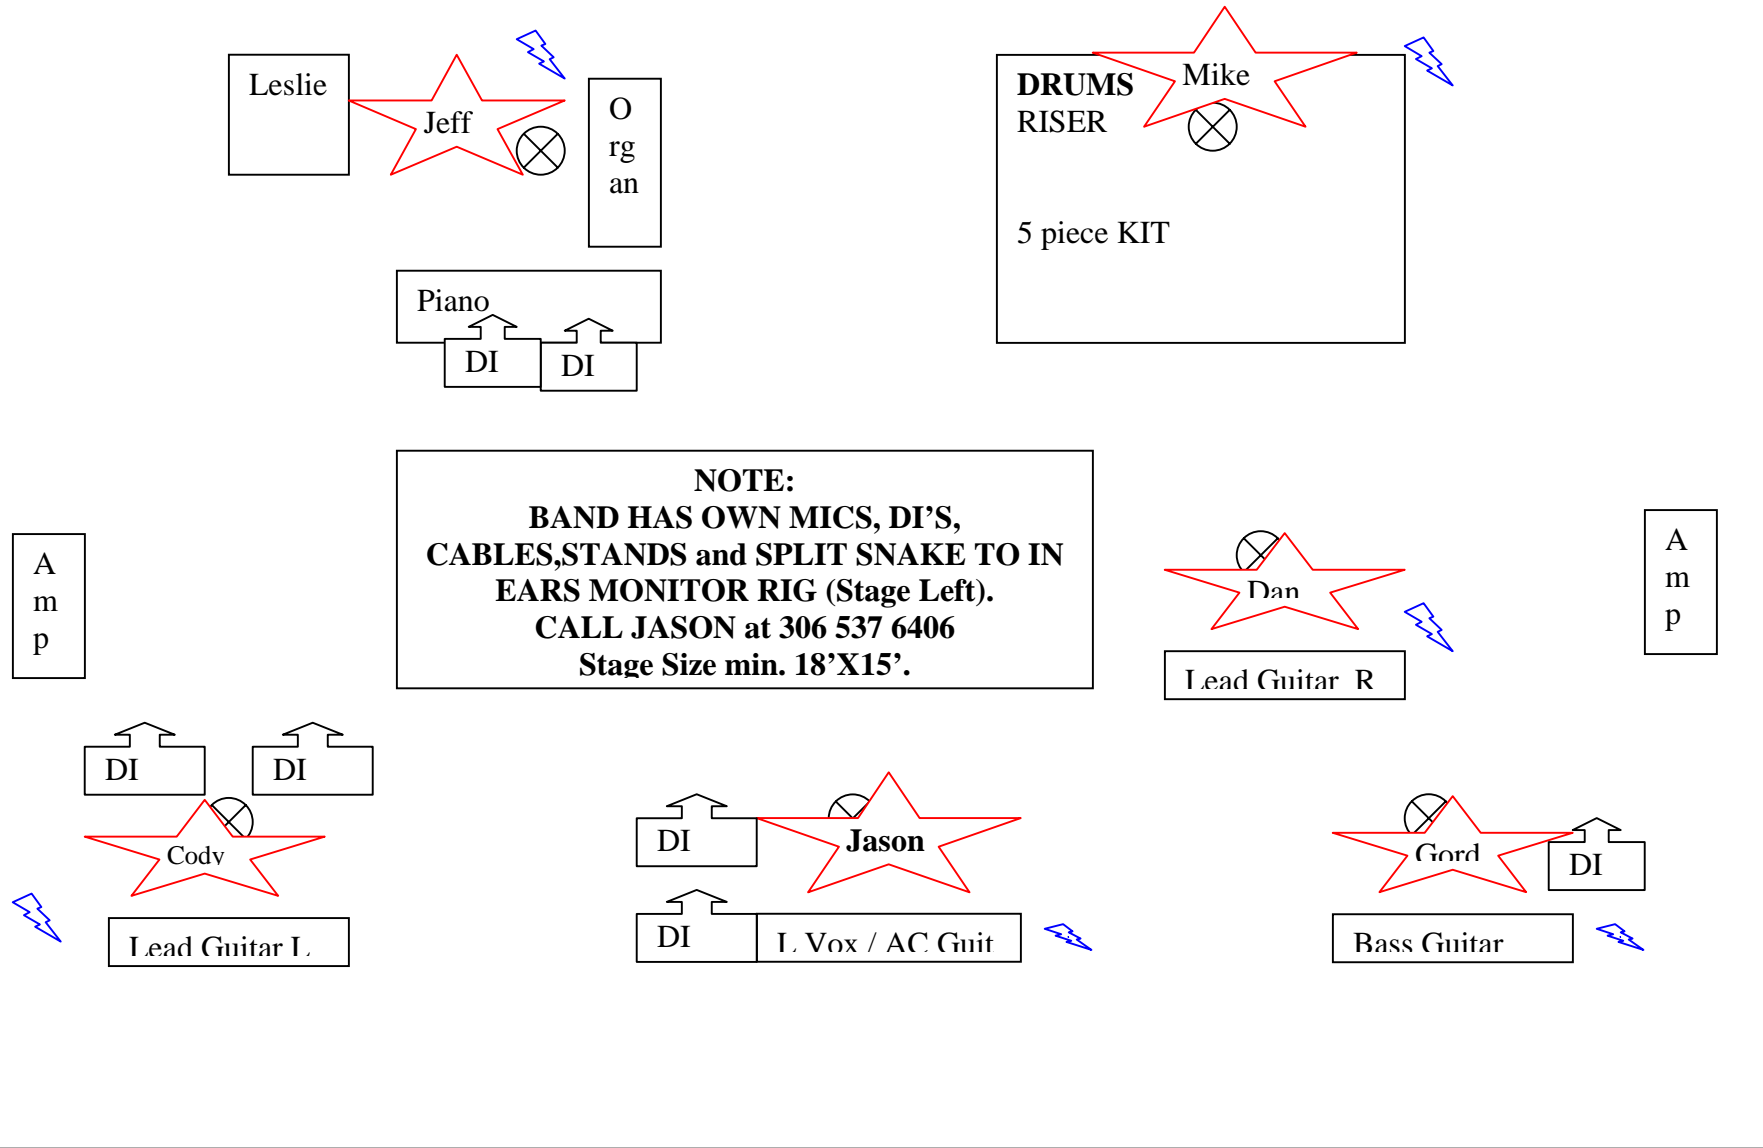

07/19/07 JASON PLUMB AND THE WILLING STAGE PLOT / INPUTS

INPUT LIST

- 1 Kick
- 2 Snare
- 3 H Hats
- 4 Tom 1
- 5 Tom 2
- 6 Tom 3
- 7 Over Head Left
- 8 Over Head Right
- 9 Bass DI
- 10 Piano DI L
- 11 Piano DI R
- 12 Leslie Top
- 13 Leslie Bottom
- 14 Elec Amp Left
- 15 Elec Amp Right
- 16 Banjo DI
- 17 Mando DI
- 18 Acoustic DI 1
- 19 Acoustic DI 2
- 20 Acoustic DI 3 (spare)
- 21
- 22
- 23
- 24
- 25 Tracks to FOH Left
- 26 Tracks to FOH right
- 27 KEYS VOX (Jeff)
- 28 GUIT R VOX (Dan)
- 29 DRUMS VOX (Mike)
- 30 GUIT L VOX (Cody)
- 31 BASS VOX (Gord)
- 32 CENTER VOX (Jason)